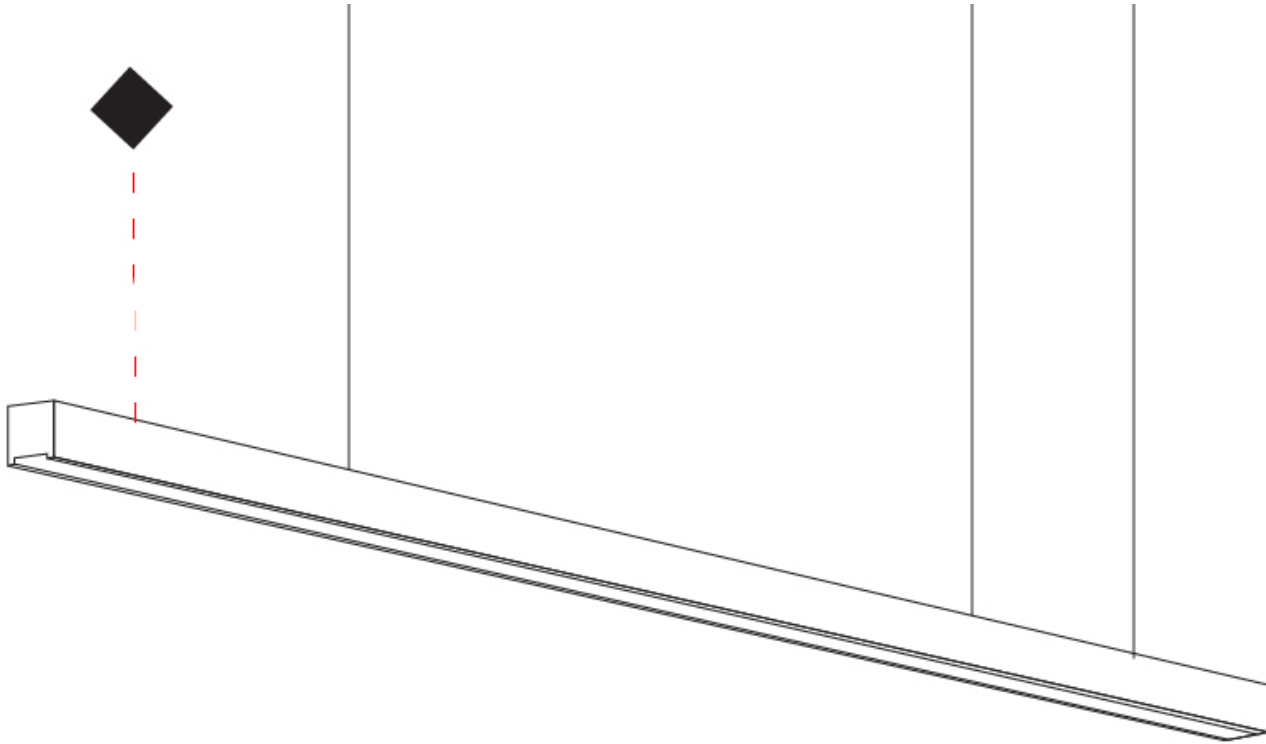

LED28 SUSPENSION

D71008-

PROJECT
TYPE
SPECIFIER
QUANTITY
DATE